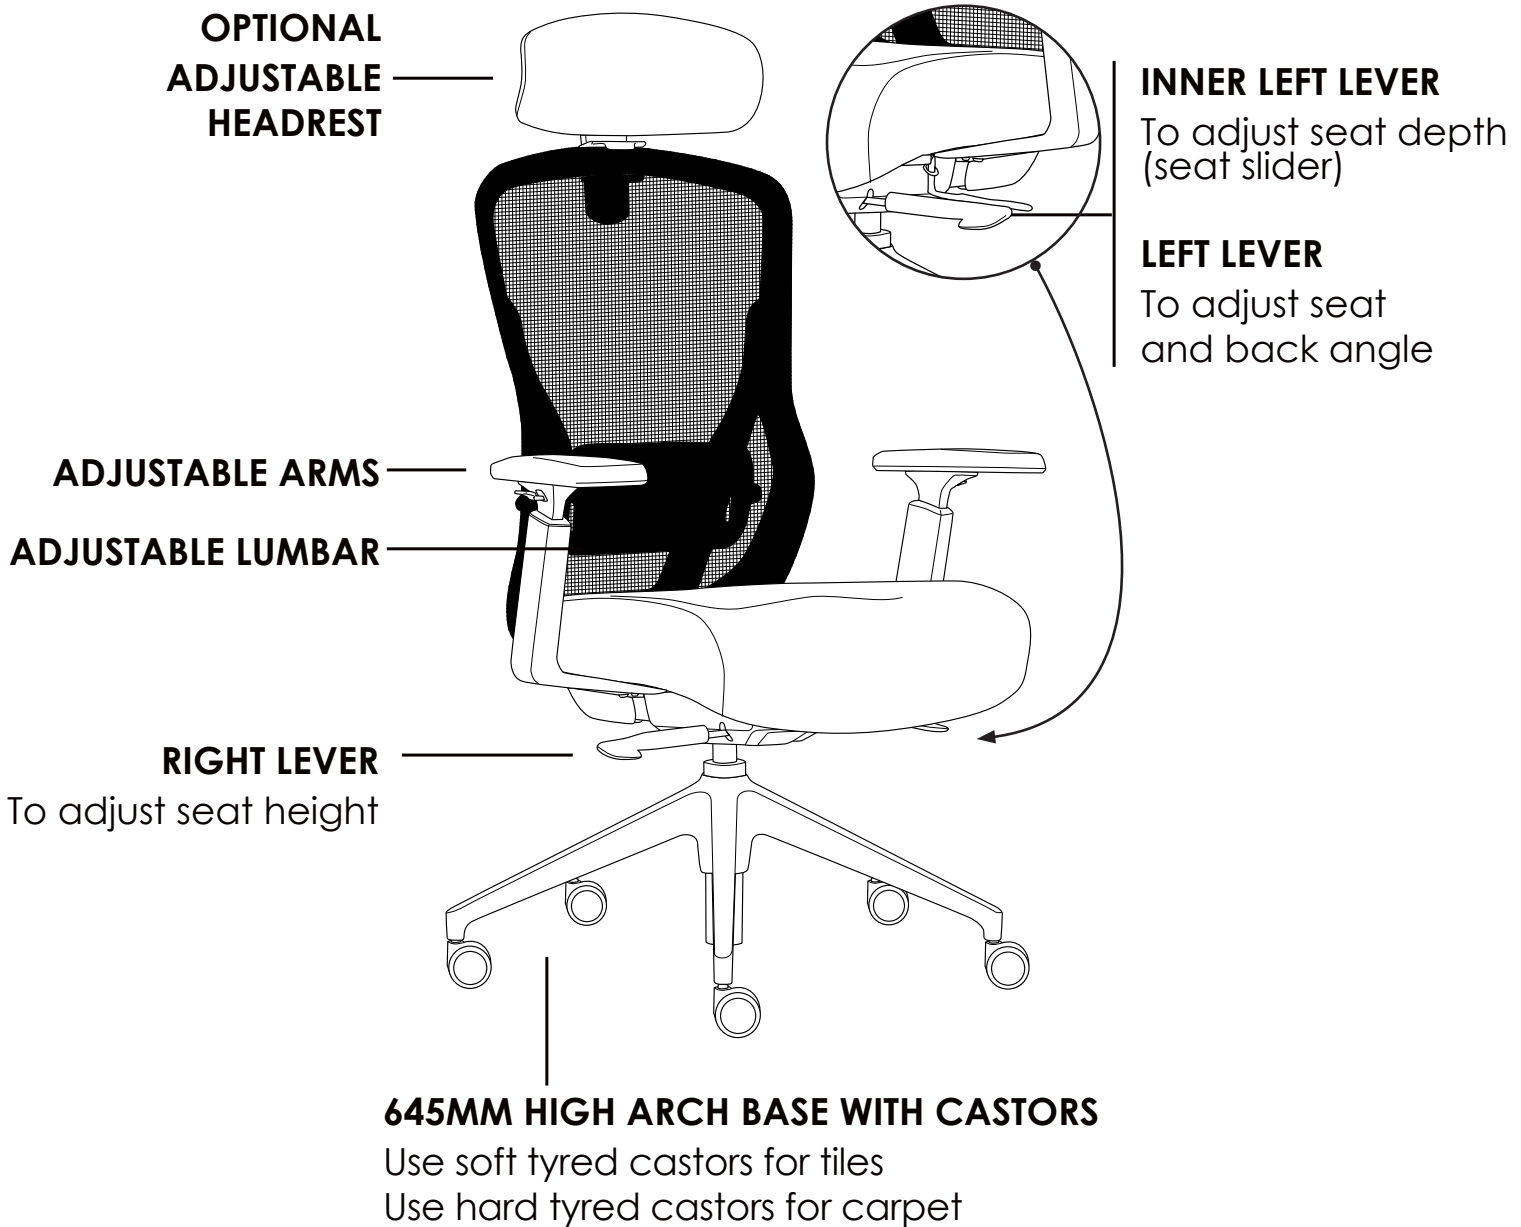

**RAZOR**

» **INSTRUCTIONS OF USE**

**X** Do not use as a step ladder

**INDOOR USE ONLY**

- » Vacuum regular
- » Regularly adjust mechanism angle
- » Regularly adjust gas height
- » All warranty claims to be forwarded to place of purchase
- » Warranty covers components and workmanship only
- » Damage or wear and tear not covered by warranty
- » Misuse or abuse will not be covered under warranty